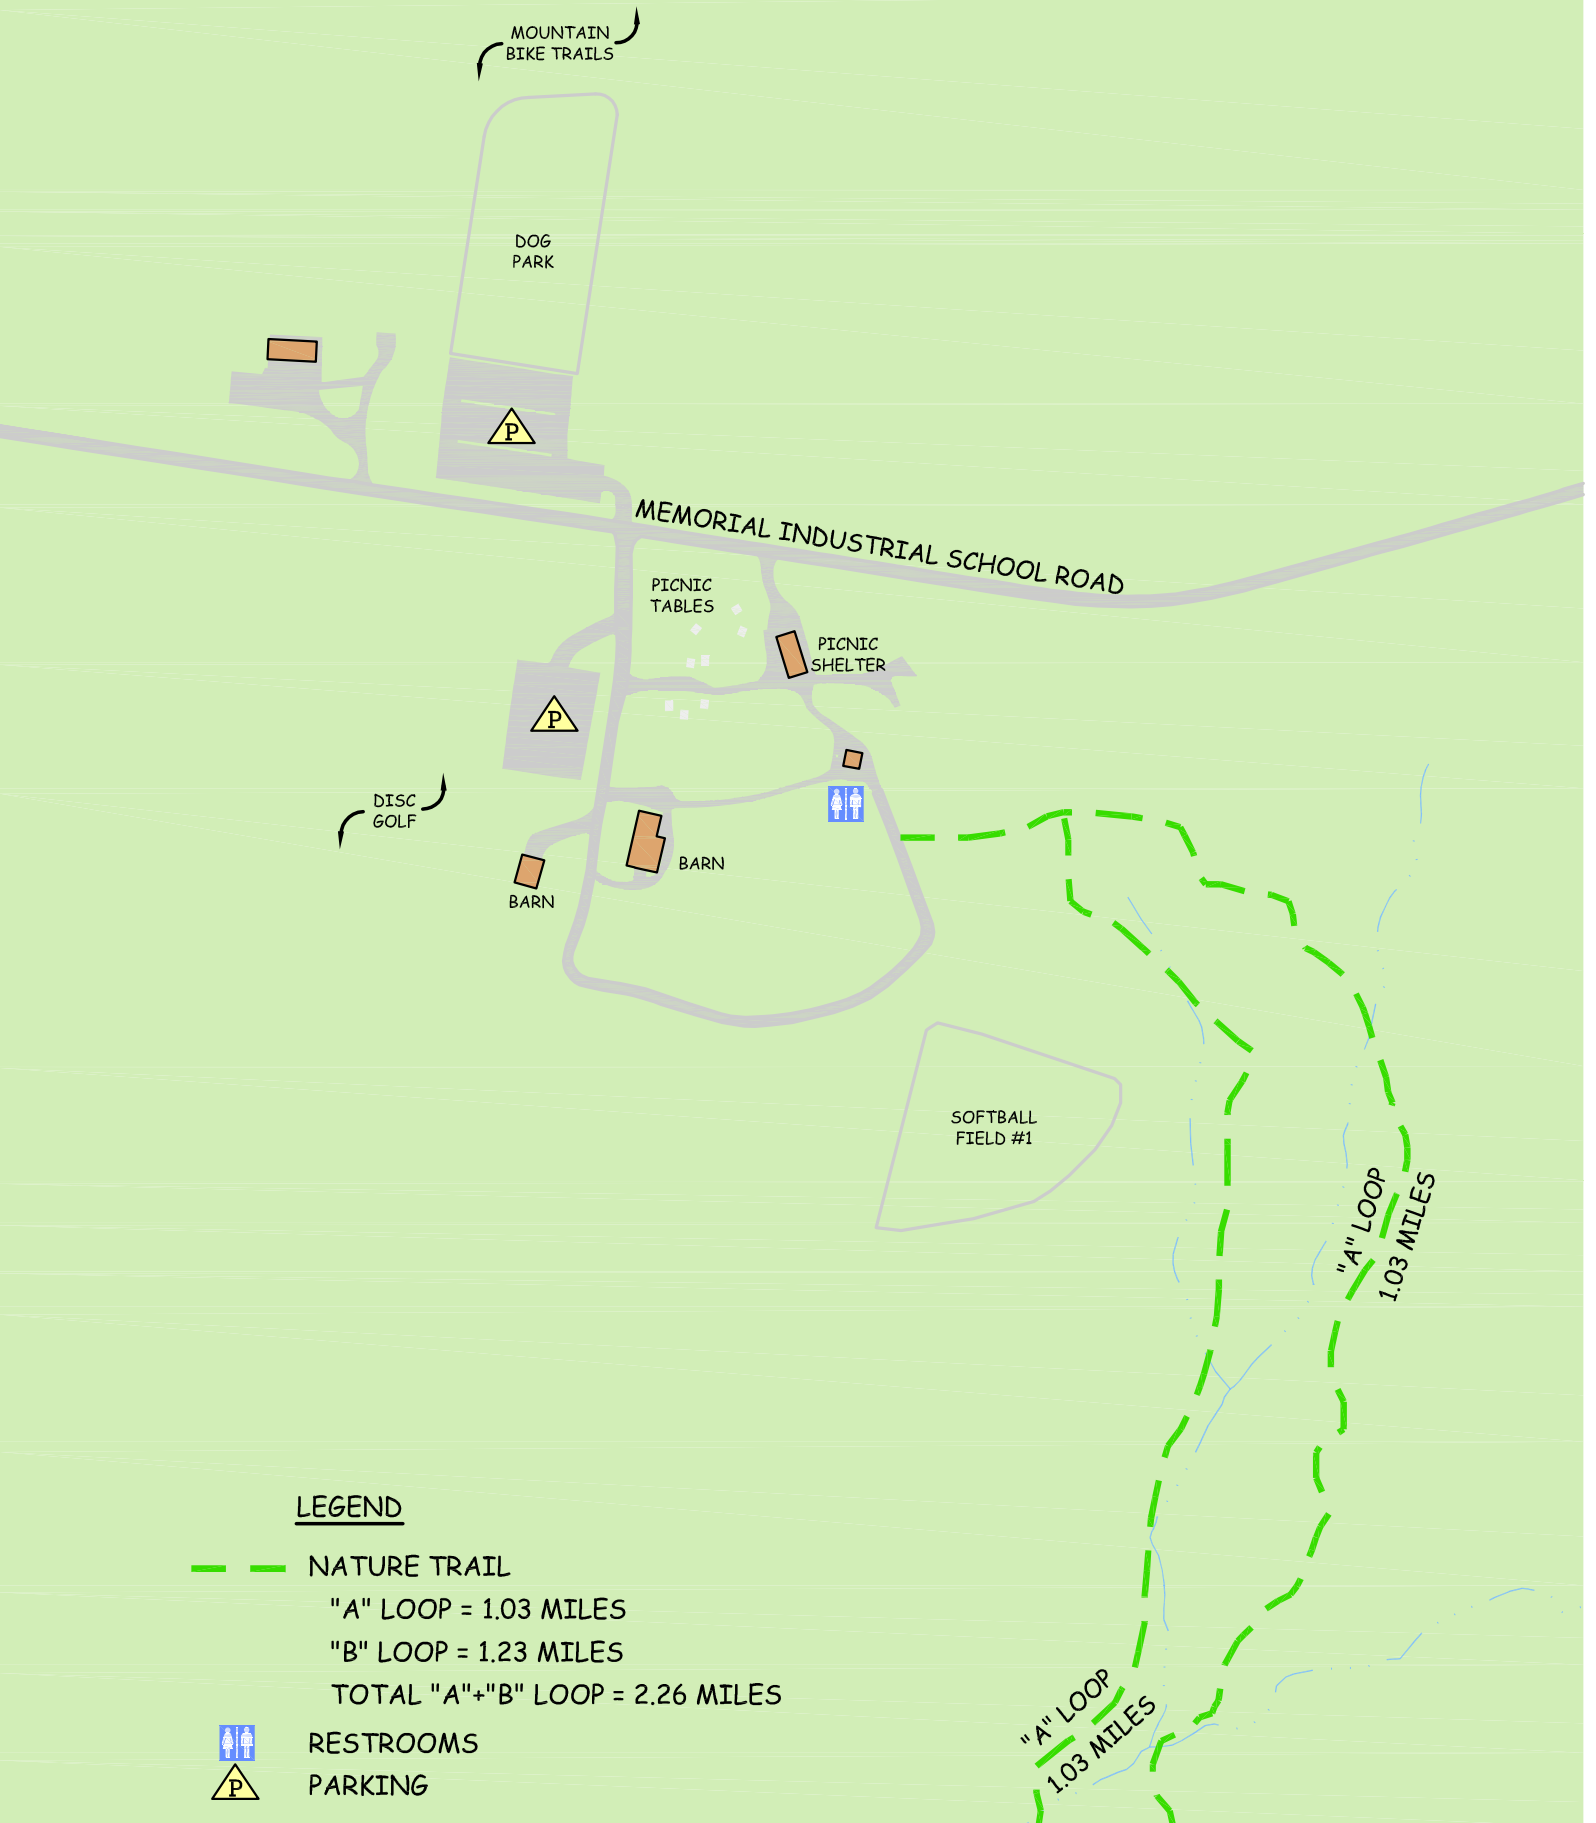

NATURE TRAIL

"A" LOOP = 1.03 MILES

"B" LOOP = 1.23 MILES

TOTAL "A"+"B" LOOP = 2.26 MILES

RESTROOMS

HORIZONS PARK

LEGEND

-  NATURE TRAIL
 - "A" LOOP = 1.03 MILES
 - "B" LOOP = 1.23 MILES
 - TOTAL "A"+"B" LOOP = 2.26 MILES
-  RESTROOMS
-  PARKING